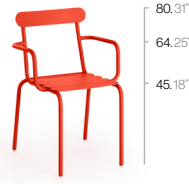

DECKCHAIR / HAMACA

120° - 114° - 107° - 100°

SIDE TABLE / MESA AUXILIAR

356

José A. Gandía-Blasco Canales
Pablo Gironés

CHAISE LOUNGE / TUMBONA

CLUB CHAIR / BUTACA

CLUB CHAIR TABLE / MESA BUTACA

HIGH STOOL / TABURETE ALTO

EASY

Rocio Gambin

Stackable. Apilable

Stackable. Apilable

Stackable. Apilable

53.21" 49.19"

DINING CHAIR / SILLA

52.20" 55.22"

DINING ARMCHAIR / SILLA CON BRAZOS

44.17" 41.16"

LOW STOOL. SIDE TABLE / TABURETE BAJO. MESA AUXILIAR

VENT

Made Studio

Stackable. Apilable

Stackable. Apilable

54.21" 50.20"

DINING CHAIR MODEL 1 / SILLA MODELO 1

54.21" 52.20"

HIGH STOOL MODEL 1 / TABURETE ALTO MODELO 1

PLIER

OiKo Design

Stackable. Apilable

50.20" 55.22"