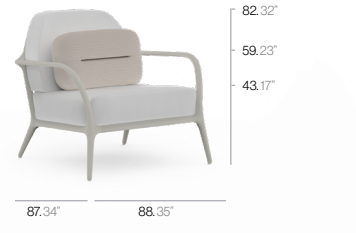

GOBI. SAND POLYETHYLENE

TECHNICAL SECTION

CLUB CHAIR / BUTACA

2 SEAT COMPACT SOFA / SOFÁ 2 PLAZAS COMPACT

3 SEAT SOFA / SOFÁ 3 PLAZAS

90 DINING TABLE / MESA ALTA 90

160 DINING TABLE / MESA ALTA 160

200 DINING TABLE / MESA ALTA 200