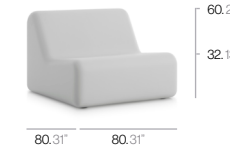

XL LOUNGE CHAIR / SILLÓN XL

TRIP

José A. Gandía-Blasco Canales
Borja García

Trip. Plegable.

Trip. Plegable.

Trip. Plegable.

DIRECTOR ARMCHAIR / SILLA DIRECTOR

DECKCHAIR SEXY / HAMACA SEXY

DECKCHAIR / HAMACA

120° - 114° - 107° - 100°

SIDE TABLE / MESA AUXILIAR

356

José A. Gandía-Blasco Canales
Pablo Gironés

CHAISE LOUNGE / TUMBONA

CLUB CHAIR / BUTACA

CLUB CHAIR TABLE / MESA BUTACA