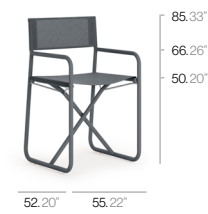

LOUNGE ARMCHAIR / SILLÓN CON BRAZOS

COFFEE TABLE / MESA BAJA

Stackable. Apilable

SIDE TABLE / MESA AUXILIAR

DINING CHAIR / SILLA

MARETA

Héctor Serrano

LOUNGE CHAIR / SILLÓN

XL LOUNGE CHAIR / SILLÓN XL

TRIP

José A. Gandía-Blasco Canales
Borja García

Trip. Plegable.

Trip. Plegable.

Trip. Plegable.

DIRECTOR ARMCHAIR / SILLA DIRECTOR

DECKCHAIR SEXY / HAMACA SEXY

DECKCHAIR / HAMACA

120° - 114° - 107° - 100°

SIDE TABLE / MESA AUXILIAR

356

José A. Gandía-Blasco Canales
Pablo Gironés

CHAISE LOUNGE / TUMBONA

CLUB CHAIR / BUTACA

CLUB CHAIR TABLE / MESA BUTACA

HIGH STOOL / TABURETE ALTO

EASY

Rocio Gambin

Stackable. Apilable

Stackable. Apilable

Stackable. Apilable

53.21" 49.19"

DINING CHAIR / SILLA