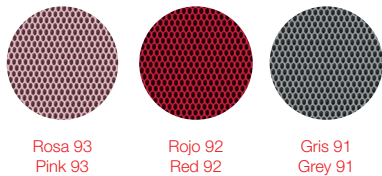

Foam rubber polyurethane with filling visco-elastic covered with waterproof fabric. Removable fabric cover. Textured powder-coated zinc-plated iron rod. Textured aluminium thermo-lacquered table top.

DATOS TÉCNICOS - TECHNICAL DATA

Estructura. Frame

TELAS - FABRICS

Plain

Patio

Hexagon

Silvertex

Duo

Amelia