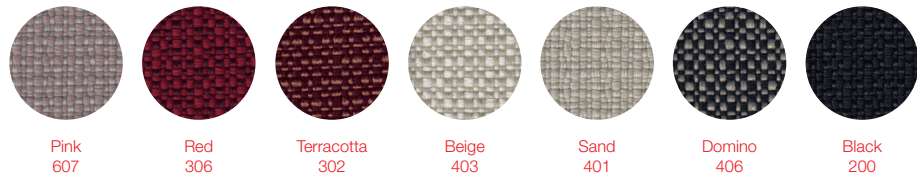

Duo

Amelia

Iris