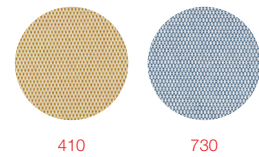

Foam rubber polyurethane with filling visco-elastic covered with waterproof fabric. Removable fabric cover. Textured powder-coated zinc-plated iron rod. Textured aluminium thermo-lacquered table top.

DATOS TÉCNICOS - TECHNICAL DATA

Estructura. Frame

TELAS - FABRICS

Plain

Patio

Hexagon

Silvertex

Duo

Amelia