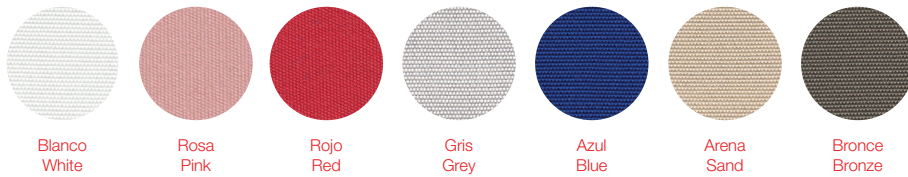

Foam rubber polyurethane with filling visco-elastic covered with waterproof fabric. Removable fabric cover. Textured powder-coated zinc-plated iron rod. Textured aluminium thermo-lacquered table top.

DATOS TÉCNICOS - TECHNICAL DATA

Estructura. Frame

TELAS - FABRICS

Plain

Patio

Hexagon

Silvertex

Duo

Amelia